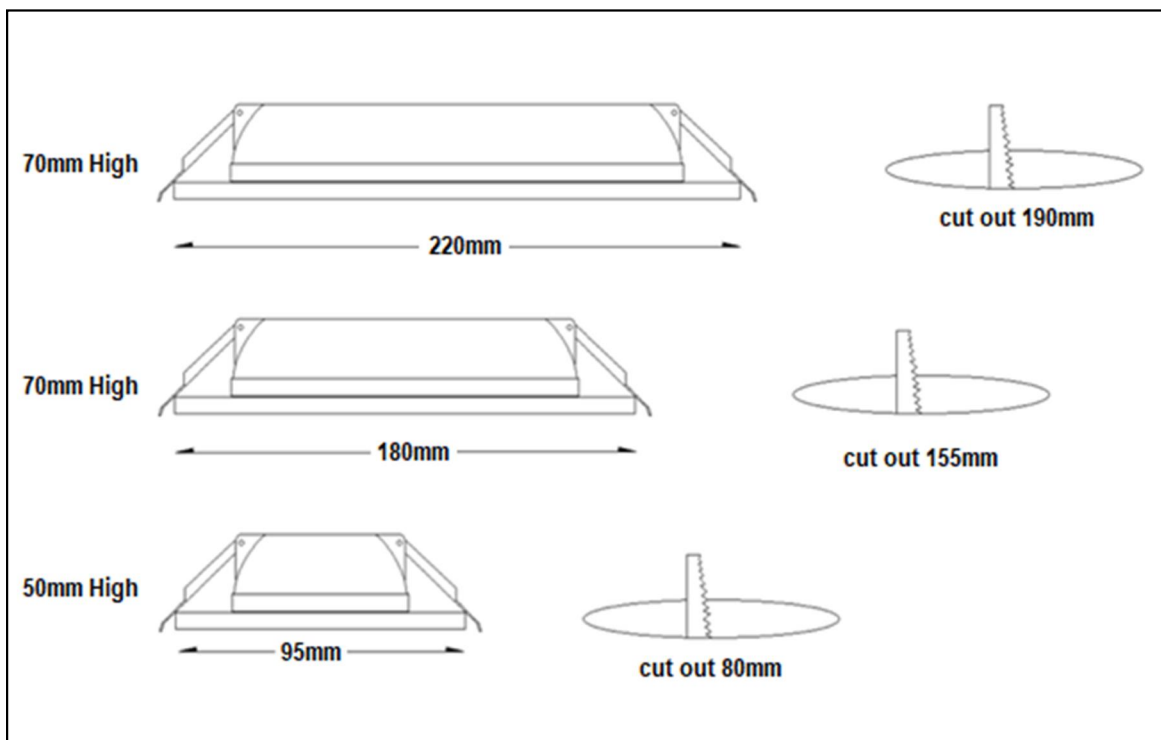

## FACT FILE:

	7W	17W	24W
Body Construction	ABS		
Lens type	Opal Acrylic		
Lumen options/Watts	896 Lumens	2176 Lumens	3072 Lumens
Supply V	230V AC 50HZ		
IP Rating	IP44		
Power factor	Better than 0,95		
Control Gear	Floating - external		
Data	IES Files – Yes	IES Files – Yes	IIES files - Yes
Dimmable?	Standard – no but with correct gear – then; Dali – Yes 1-10V – Yes DMX – Yes Triac -Yes	Standard – no but with correct gear – then; Dali – Yes 1-10V – Yes DMX – Yes Triac -Yes	Standard – no but with correct gear – then; Dali – Yes 1-10V – Yes DMX – Yes Triac -Yes