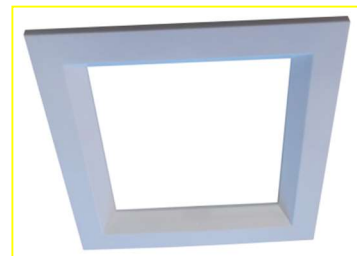

Ecolite Square LED recessed  
downlight family

## FACT FILE:

	7W	17W	24W
Body Construction	Aluminium powder coated		
Lens type	Opal Acrylic		
Lumen options/Watts	910 lumens Lumens measured on PCB	2210 lumens Lumens measured on PCB	3120 lumens Lumens measured on PCB
Supply V	230V AC 50HZ	230V AC 50HZ	230V AC 50HZ
IP Rating	IP44	IP44	IP44
Data	IES Files – Yes	IES Files – Yes	IIES files - Yes
Trim size	100 x 100 mm	170 x 140 mm	220 x 220 mm
Cut out	75 x 75 mm	155 x 155 mm	200 x 200 mm
Power factor	Better than 0,95		
Dimmable?	Standard – no but with correct gear – then; Dali – Yes 1-10V – Yes DMX – Yes Triac -Yes	Standard – no but with correct gear – then; Dali – Yes 1-10V – Yes DMX – Yes Triac -Yes	Standard – no but with correct gear – then; Dali – Yes 1-10V – Yes DMX – Yes Triac -Yes