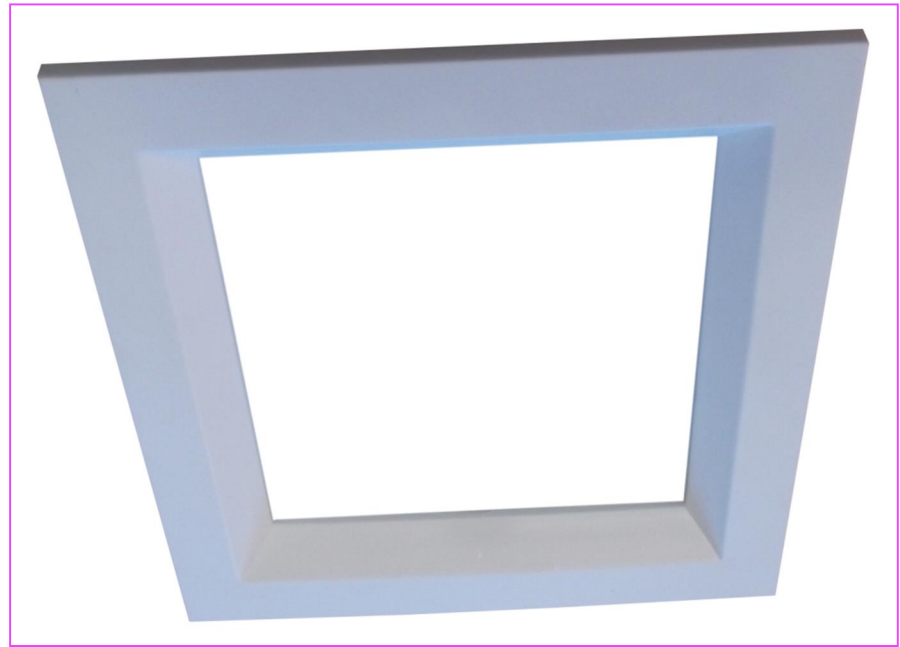

Ecolite Square LED recessed  
downlight family

## FACT FILE:

	7W	17W	24W
Body Construction	Aluminium powder coated		
Lens type	Opal Acrylic		
Lumen options/Watts	910 lumens Lumens measured on PCB	2210 lumens Lumens measured on PCB	3120 lumens Lumens measured on PCB
Supply V	230V AC 50HZ	230V AC 50HZ	230V AC 50HZ
IP Rating	IP44	IP44	IP44
Data	IES Files – Yes	IES Files – Yes	IIES files - Yes
Trim size	100 x 100 mm	170 x 140 mm	220 x 220 mm
Cut out	75 x 75 mm	155 x 155 mm	200 x 200 mm
Power factor	Better than 0,95		
Dimmable?	Standard – no but with correct gear – then; Dali – Yes 1-10V – Yes DMX – Yes Triac -Yes	Standard – no but with correct gear – then; Dali – Yes 1-10V – Yes DMX – Yes Triac -Yes	Standard – no but with correct gear – then; Dali – Yes 1-10V – Yes DMX – Yes Triac -Yes