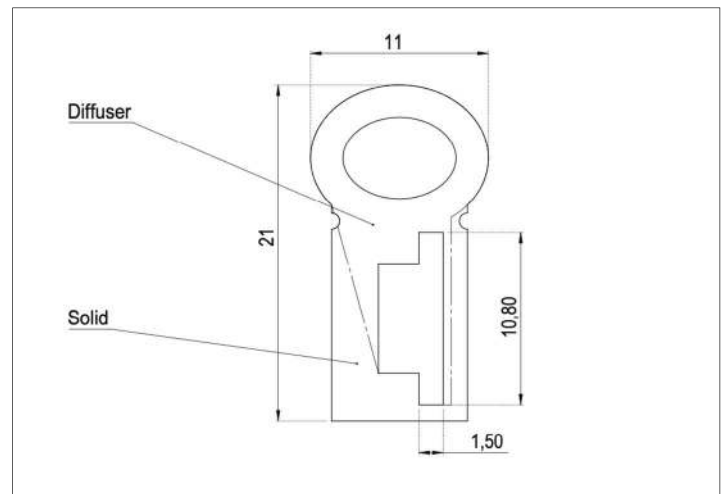

LED like Neon flexible strip

FACT FILE:

	<b>Single colour</b>
Base extrusion	UV stable silicone – suitable for outdoor use 3 – 5 year life expectancy.
LED type	2835 SMD LED 120 LEDs per m
Lumen per m	Neutral white- 1000 lumens – per m Warm white – 800 lumen – per m
Supply voltage	24V DC
Wattage	10W per m
IP rating	IP 65 Joints need to be made by qualified staff otherwise IP rating is nullified.
LED colours	Cool white 5000K Neutral white - 4000K, Warm white 3000K, Amber, red, green, blue
Installation data	Available
Dimmable	Yes with correct gear

Lumen values are as measured at source – on the PCB – not exiting light fitting.  
Due to the fast pace of development – values are subject to change at any time  
and without notice.