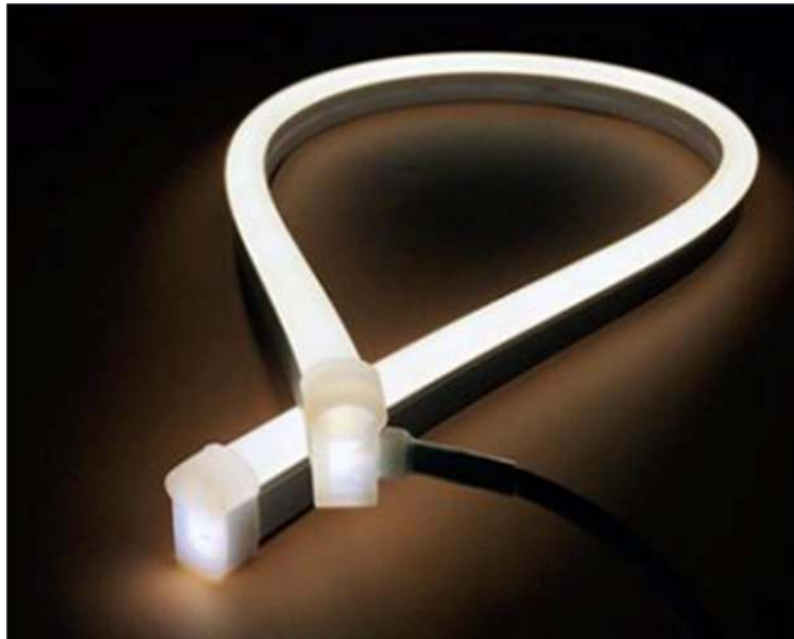

LED like Neon flexible strip

FACT FILE:

	<b>Single colour</b>
Base extrusion	UV stable silicone – suitable for outdoor use 3 – 5 year life expectancy.
LED type	2835 SMD LED 120 LEDs per m
Lumen per m	Neutral white- 1000 lumens – per m Warm white – 800 lumen – per m
Supply voltage	24V DC
Wattage	10W per m
IP rating	IP 65 Joints need to be made by qualified staff otherwise IP rating is nullified.
LED colours	Cool white 5000K Neutral white - 4000K, Warm white 3000K, Amber, red, green, blue
Installation data	Available
Dimmable	Yes with correct gear