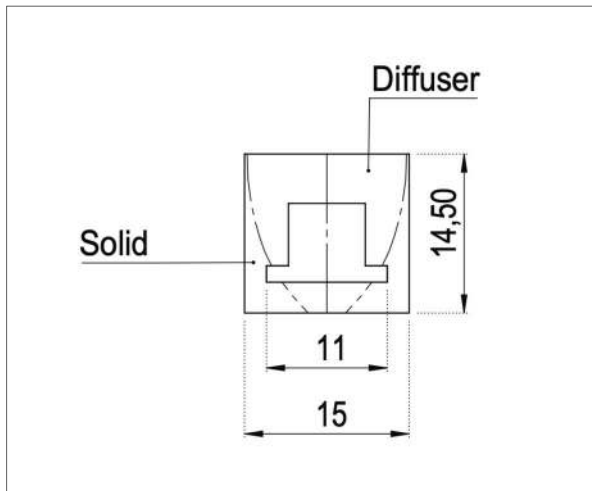

LED like Neon flexible strip

FACT FILE:

	<b>Single colour</b>
Base extrusion	UV stable silicone – suitable for outdoor use 3 – 5 year life expectancy.
LED type	2835 SMD LED 120 LEDs per m
Lumen per m	Neutral white- 1000 lumens – per m Warm white – 800 lumen – per m
Supply voltage	24V DC
Wattage	10W per m
IP rating	IP 65 Joints need to be made by qualified staff otherwise IP rating is nullified.
LED colours	Cool white 5000K Neutral white - 4000K, Warm white 3000K, Amber, red, green, blue
Installation data	Available
Dimmable	Yes with correct gear

Lumen values are as measured at source – on the PCB – not exiting light fitting.  
Due to the fast pace of development – values are subject to change at any time  
and without notice.