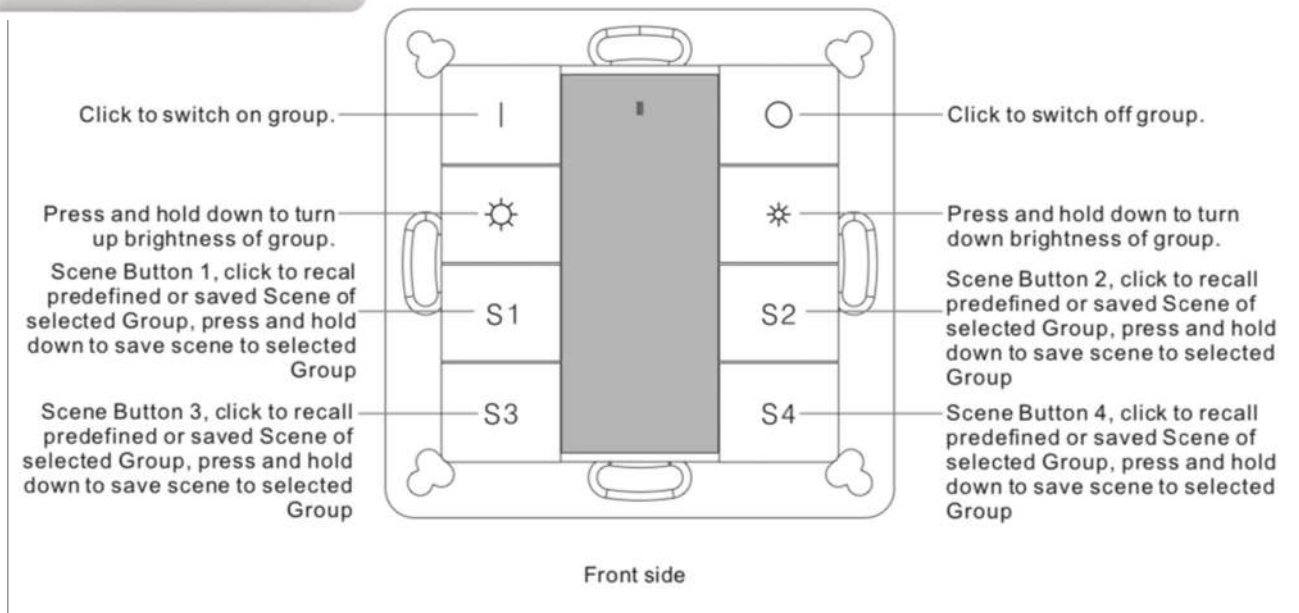

DALI 4 Scene Wall Station

Body construction	ABS – to fit British 3x3 wall box
Ports	Screw terminals
Power supply	Requires DALI bus power supply
Features	Refer to diagram above. Recalls last instruction.
IP rating	IP20
Programming data	Available.