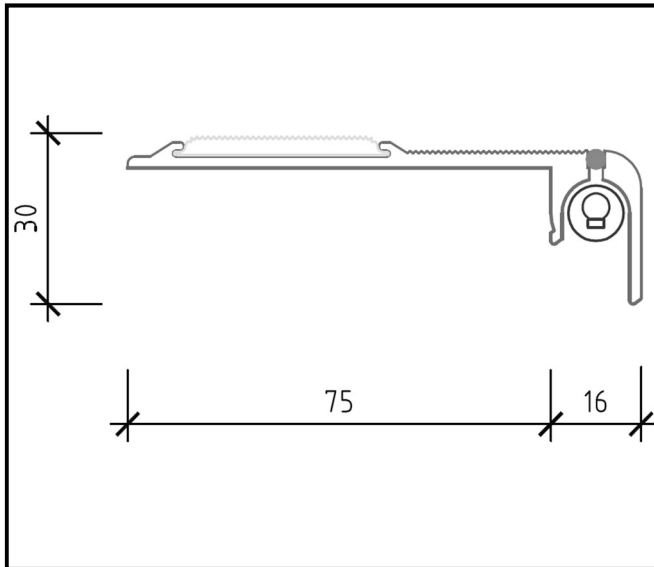

Step Light

FACT FILE:

Body construction	Anodised aluminium extrusion with plastic anti skid insert
Lamp type	10mm diameter LED Ropelight
Lumen per m	30 lumen - warm white 3000K
Supply voltage	12V DC
Wattage	4W per linear m
IP rating	56
LED colours	3000K 4000K 5000K Amber, red, green, blue
Installation data	Available

Lumen values are as measured at source - on the PCB - not exiting light fitting. Values are subject to change at any time and without notice.