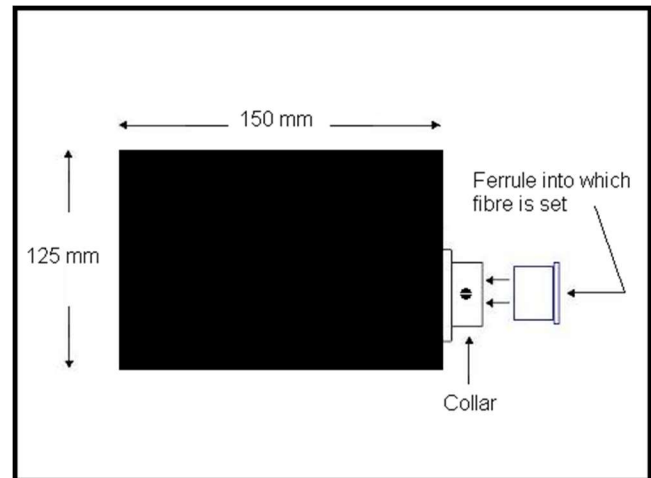

LED Fibre Optic
Light Engines

FACT FILE:

Body construction	Mild steel – powder coated
Port	Turned aluminium
Force cooled	Not required
Lumen output	250lumen per 3w LED neutral white
Supply voltage	230VAC
Wattage	3W
IP rating	IP20
Operating options	Single colour / twinkling wheel Multiple colour wheel - with 4 colour options on rotating wheel DMX addressable option available
Installation data	Available
Other options	Twinkling wheel also available

Lumen values are as measured at source - on the PCB - not exiting light fitting. Values are subject to change at any time and without notice.