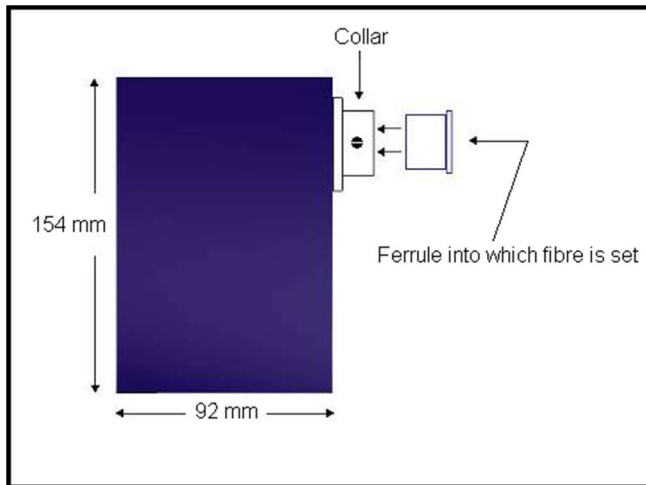

LED Fibre Optic
Light Engines

FACT FILE:

Body construction	Mild steel – powder coated
Port	Turned aluminium
Force cooled	Not required
Lumen output	250lumen per 3w LED neutral white
Supply voltage	230VAC
Wattage	3W
IP rating	IP20
Operating options	Single colour / twinkling wheel Multiple colour wheel - with 4 colour options on rotating wheel DMX addressable option available
Installation data	Available
Other options	Twinkling wheel also available

Lumen values are as measured at source - on the PCB - not exiting light fitting. Values are subject to change at any time and without notice.