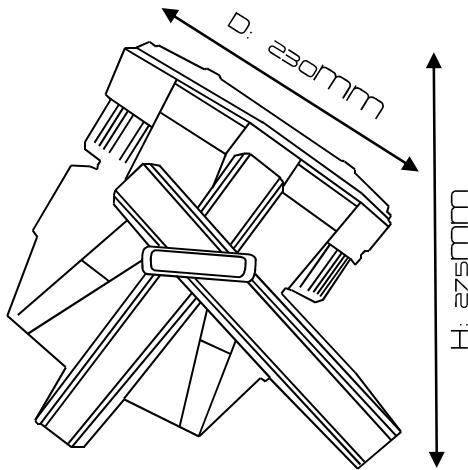

RGBW Floodlight DMX

FACT FILE:

SIDE VIEW:

FRONT VIEW:

Body construction	Aluminium powder coated – toughened glass cover	
LED type	180W - RGBW all in one 18pcs	220W – 72 LEDs 18-R 18-G 18-B 18-W
Beam angles	180W – 15 degrees and 45 degrees	220W - 15 degrees 25 degrees and 45 degrees
Supply voltage	230V AC 50HZ	
Total circuit load	180W or 220W	
Functionality	Can operate independently – and assume master/slave functions for multiple fixtures DMX 512 – 8 channel enabled Has power in and power through cables – IP rated. Has DMX in and DMX out cables - IP rated Cables are 0,9m in length	
IP rating	IP 65	