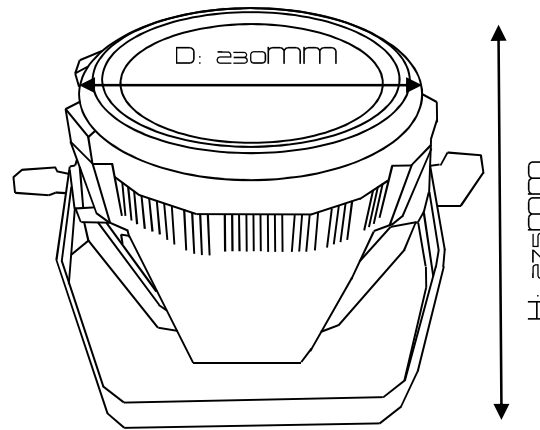

RGBW Floodlight DMX

FACT FILE:

SIDE VIEW:

FRONT VIEW:

Body construction	Aluminium powder coated – toughened glass cover	
LED type	180W - RGBW all in one 18pcs	220W – 72 LEDs 18-R 18-G 18-B 18-W
Beam angles	180W – 15 degrees and 45 degrees	220W - 15 degrees 25 degrees and 45 degrees
Supply voltage	230V AC 50HZ	
Total circuit load	180W or 220W	
Functionality	Can operate independently – and assume master/slave functions for multiple fixtures DMX 512 – 8 channel enabled Has power in and power through cables – IP rated. Has DMX in and DMX out cables - IP rated Cables are 0,9m in length	
IP rating	IP 65	