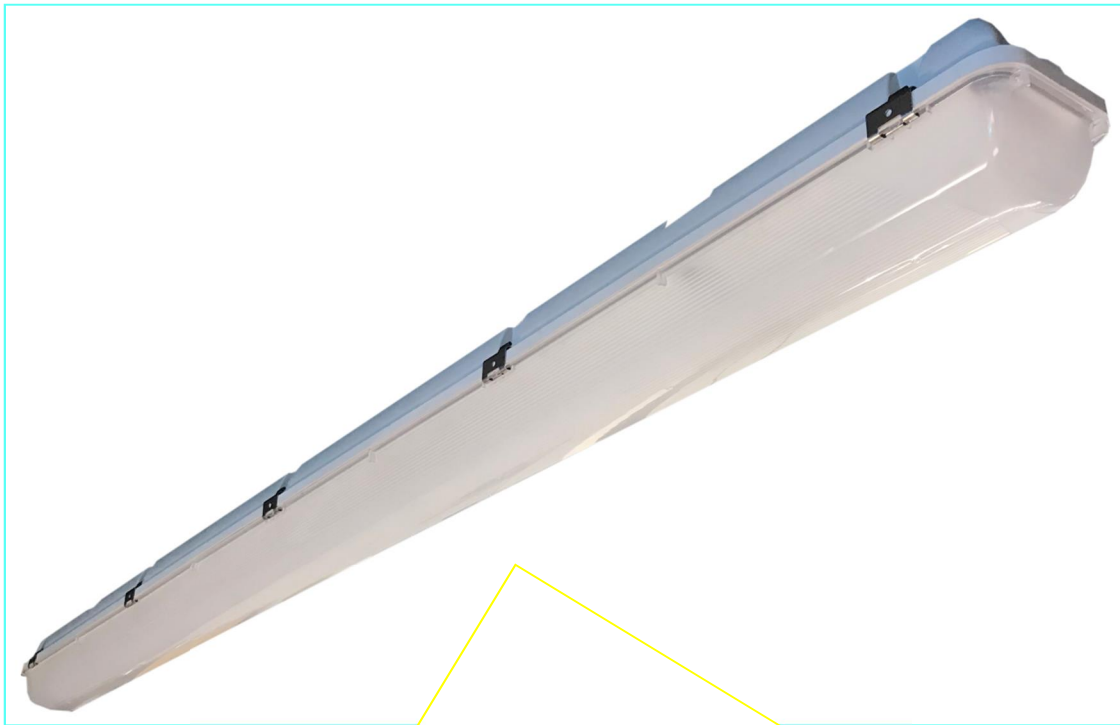

2ft / 4ft / 5ft

Vapour Proof

FACT FILE:

	660mm or 1277mm or 1572mm
Body construction	Polycarbonate with stainless steel latches and mounting hangers.
Cover lens	UV stable Polycarbonate
Supreme Lumen – based on 4000K or 5000K	25W – 4200 lumens - 660mm 50W - 8400 lumens – 1277mm 90W -14500 lumens – 1573mm
Power factor	Better than 0.95
Supply voltage	230V AC
Dimmable	Normally – no , but can be adapted for leading edge or DALI or DMX or 1-10V
IP rating	IP 65
If warm white 3000K is required – the lumen values will drop by 8%	