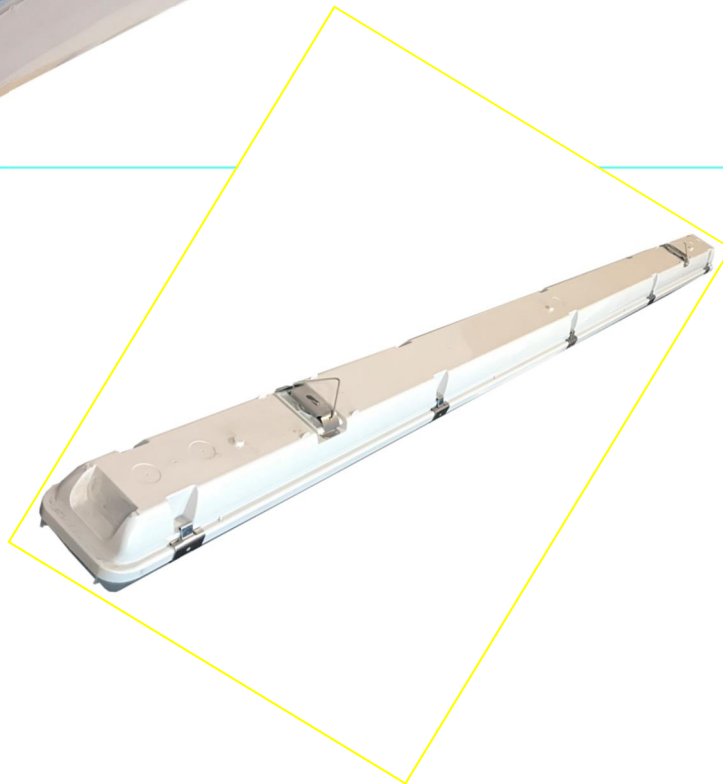

2ft / 4ft / 5ft

Vapour Proof

FACT FILE:

	660mm or 1277mm or 1572mm
Body construction	Polycarbonate with stainless steel latches and mounting hangers.
Cover lens	UV stable Polycarbonate
Supreme Lumen – based on 4000K or 5000K	25W – 4200 lumens - 660mm 50W - 8400 lumens – 1277mm 90W -14500 lumens – 1573mm
Power factor	Better than 0.95
Supply voltage	230V AC
Dimmable	Normally – no , but can be adapted for leading edge or DALI or DMX or 1-10V
IP rating	IP 65
If warm white 3000K is required – the lumen values will drop by 8%	

Lumen values are as measured at source – on the PCB – not exiting light fitting.
Due to the fast pace of development – values are subject to change at any time
and without notice.