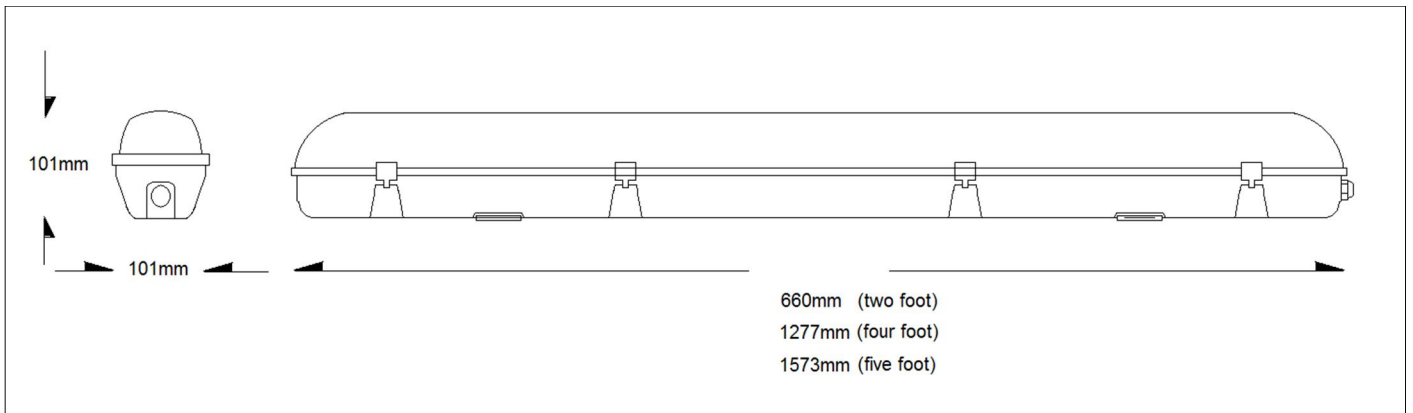

2ft / 4ft / 5ft

Vapour Proof

FACT FILE:

	660mm or 1277mm or 1572mm
Body construction	Polycarbonate with stainless steel latches and mounting hangers.
Cover lens	UV stable Polycarbonate
Supreme Lumen – based on 4000K or 5000K	25W – 4200 lumens - 660mm 50W - 8400 lumens – 1277mm 90W -14500 lumens – 1573mm
Power factor	Better than 0.95
Supply voltage	230V AC
Dimmable	Normally – no , but can be adapted for leading edge or DALI or DMX or 1-10V
IP rating	IP 65
If warm white 3000K is required – the lumen values will drop by 8%	

Lumen values are as measured at source – on the PCB – not exiting light fitting.
Due to the fast pace of development – values are subject to change at any time
and without notice.