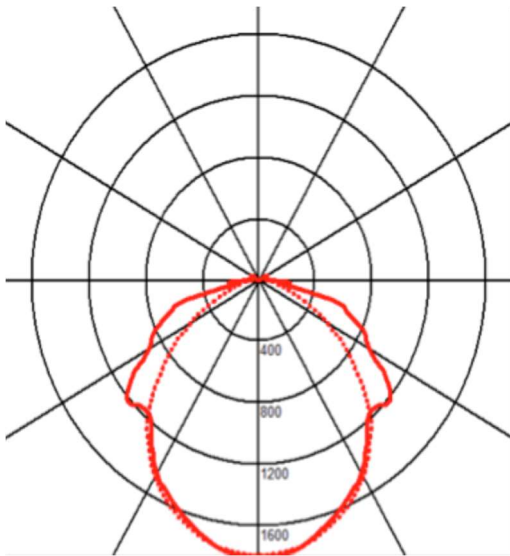

2ft / 4ft / 5ft

Vapour Proof

FACT FILE:

	660mm or 1277mm or 1572mm
Body construction	Polycarbonate with stainless steel latches and mounting hangers.
Cover lens	UV stable Polycarbonate
Supreme Lumen – based on 4000K or 5000K	25W – 4200 lumens - 660mm 50W - 8400 lumens – 1277mm 90W -14500 lumens – 1573mm
Power factor	Better than 0.95
Supply voltage	230V AC
Dimmable	Normally – no , but can be adapted for leading edge or DALI or DMX or 1-10V
IP rating	IP 65
If warm white 3000K is required – the lumen values will drop by 8%	

Lumen values are as measured at source – on the PCB – not exiting light fitting.
Due to the fast pace of development – values are subject to change at any time
and without notice.