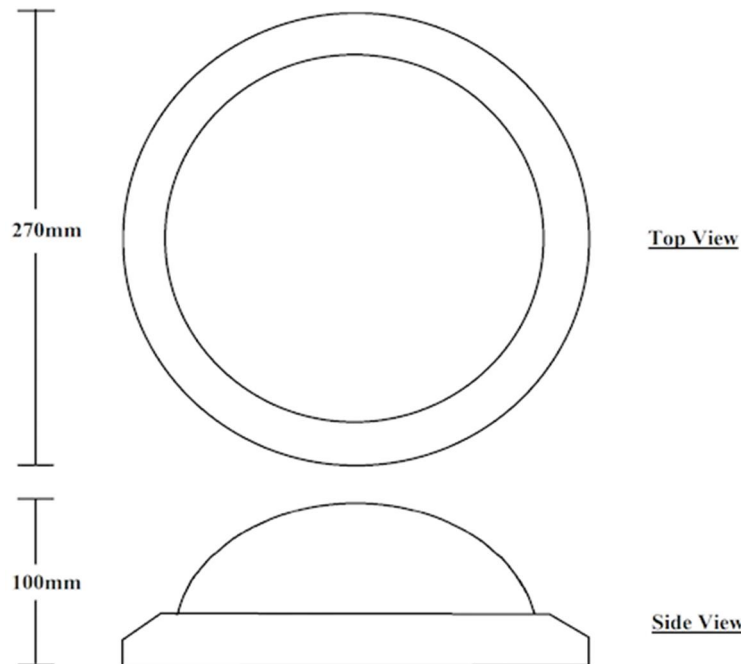

Round Decorative
Bulkhead

FACT FILE:

	Fact File
Body construction	reinforced ABS
Cover glass	UV stable Acrylic
Lamp type	LG or Seoul
Lumen	2700 lumens in 5000K 2484 lumens in 3000K
Supply voltage	230V AC 50hz
Wattage	16W
Power factor	Better than 0.95
IP rating	IP 65

Lumen values are as measured at source - on the PCB - not exiting light fitting.
Due to the fast pace of development - values are subject to change at any time
and without notice.