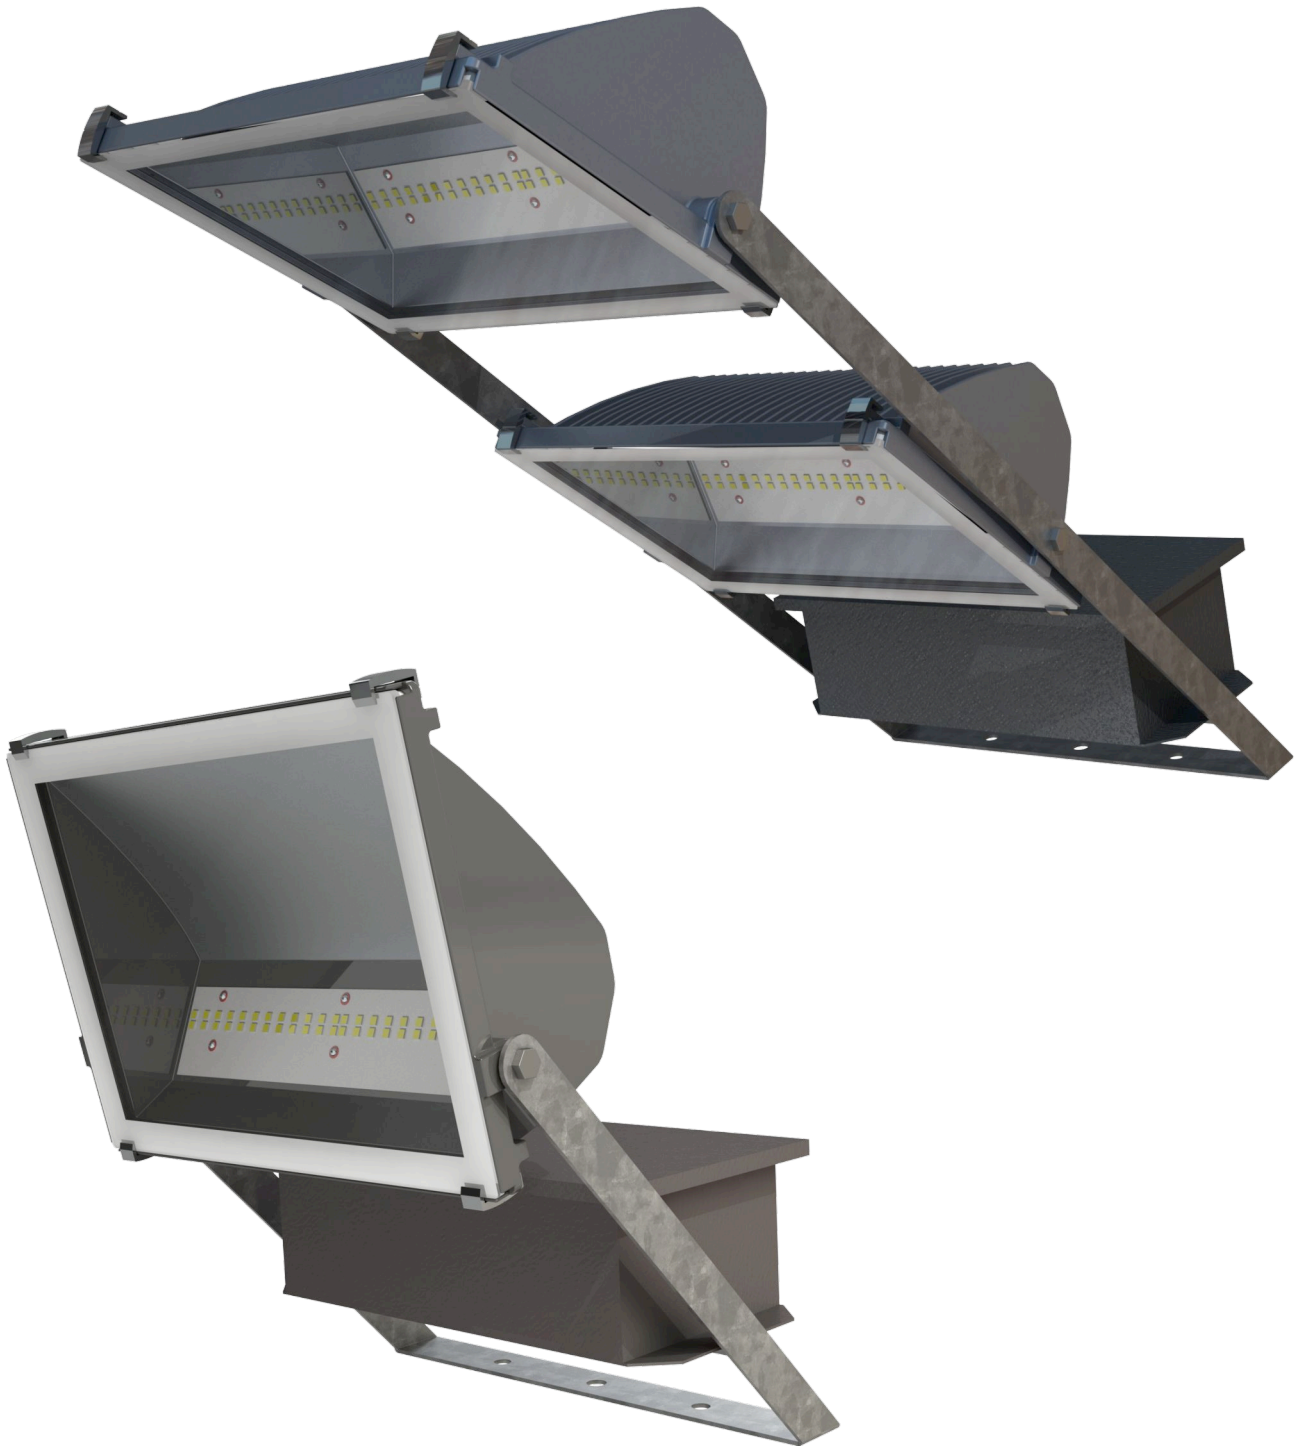

LED Mini Cannon

Giantlight

EFFECT LIGHTING

Giantlight (PTY) LTD

Tel: +27 11 704 1450 / +27 82 451 5506

169 Bush Telegraph Rd, Northlands Business Park North Riding Gauteng South Africa
www.giantlight.co.za email: otto@giantlight.co.za; wolfgang@giantlight.co.za