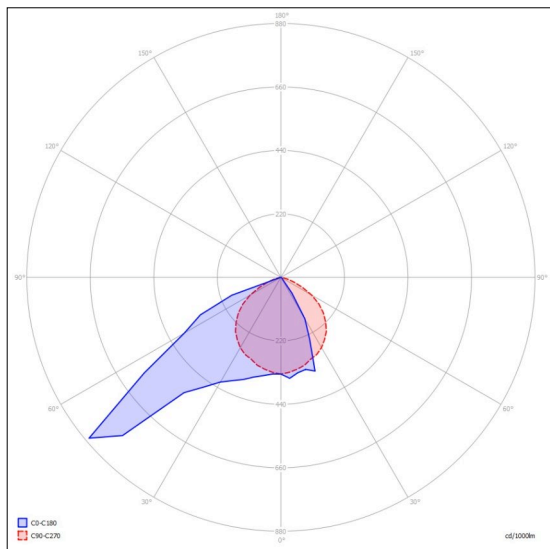

Giantlight (PTY) LTD

Tel: +27 11 704 1450 / +27 82 451 5506

169 Bush Telegraph Rd, Northlands Business Park North Riding Gauteng South Africa

www.giantlight.co.za email: otto@giantlight.co.za; wolfgang@giantlight.co.za