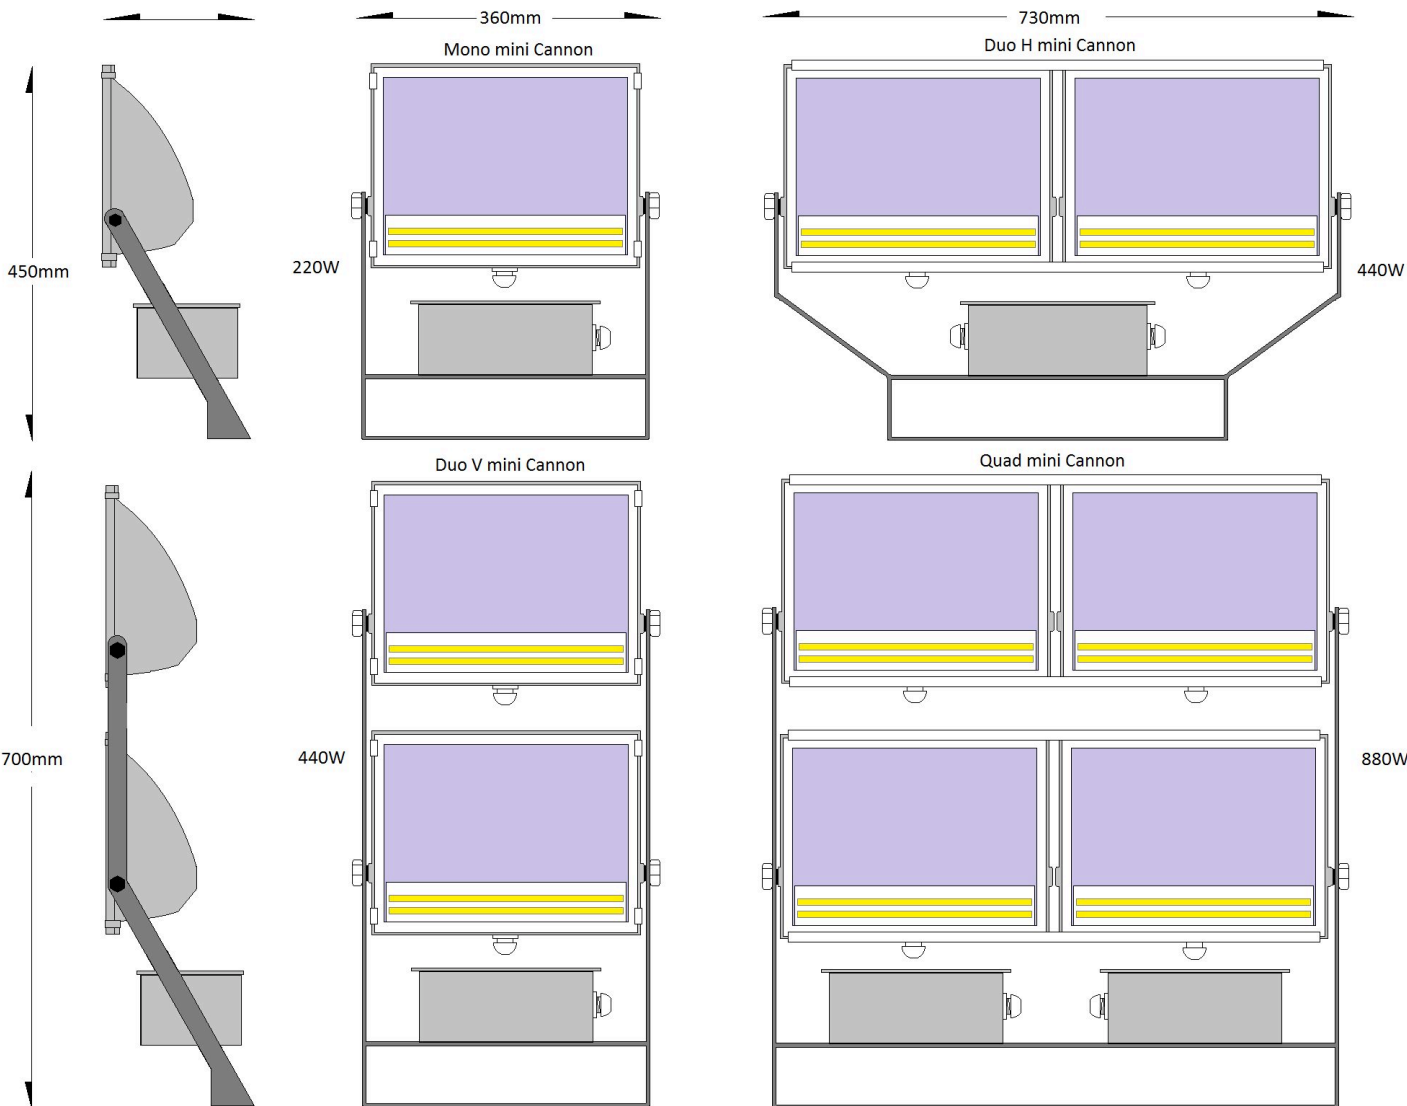

Giantlight (PTY) LTD

Tel: +27 11 704 1450 / +27 82 451 5506

169 Bush Telegraph Rd, Northlands Business Park North Riding Gauteng South Africa

www.giantlight.co.za email: otto@giantlight.co.za; wolfgang@giantlight.co.za