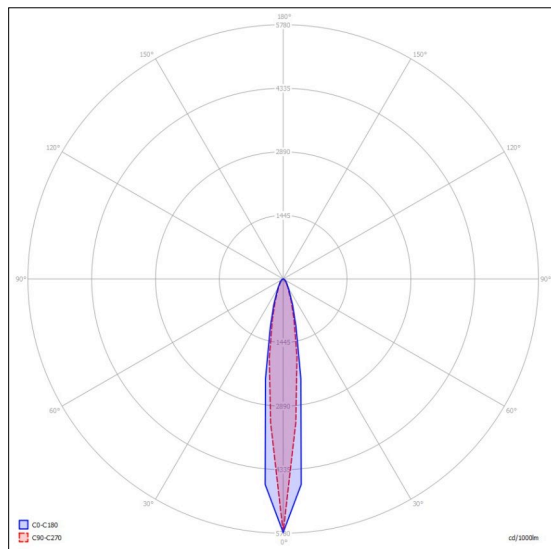

Giantlight (PTY) LTD

Tel: +27 11 704 1450 / +27 82 451 5506

169 Bush Telegraph Rd, Northlands Business Park North Riding Gauteng South Africa

www.giantlight.co.za email: otto@giantlight.co.za; wolfgang@giantlight.co.za