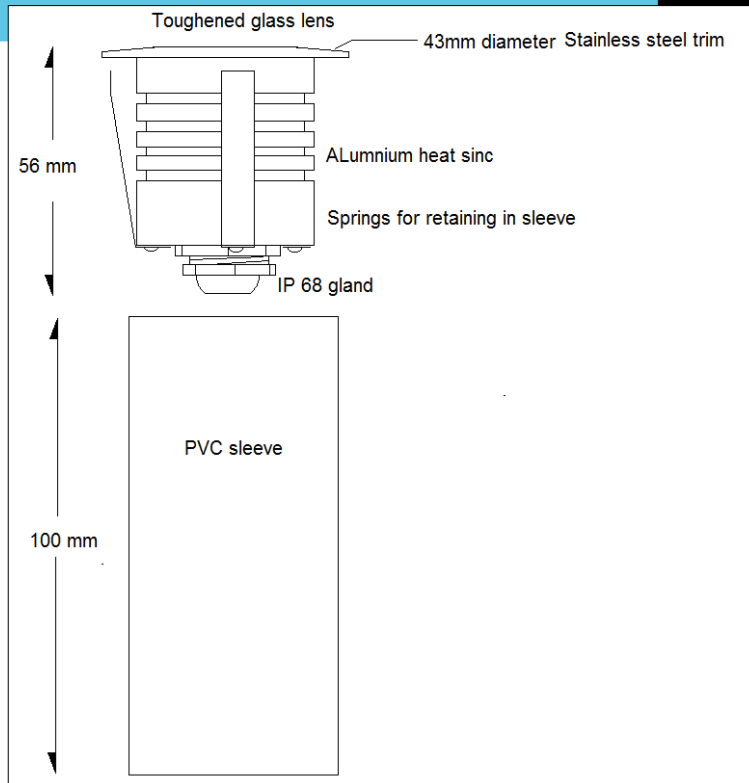

FACT FILE

	Single colour 350mA or less
Body construction	Trim – Stainless steel grade 316 (marine) Body – aluminium Glass lens 8 mm thick
Sleeve	PVC
Light output data	Single 3535 1,2W LED – white -130 lumens for 4000K or 5000K Reduce by 8% if using 3000K. Available in red or green or blue or amber.
Beam distribution	narrow, medium or wide available
Supply voltage	350mA 2,5 – 3,2V – constant current driver must be used.
Wattage	1,2W – not counting power supply
IP rating	IP 68
This product can be driven over once installed	

Lumen values are as measured at source - on the PCB - not exiting light fitting. Values are subject to change at any time and without notice.