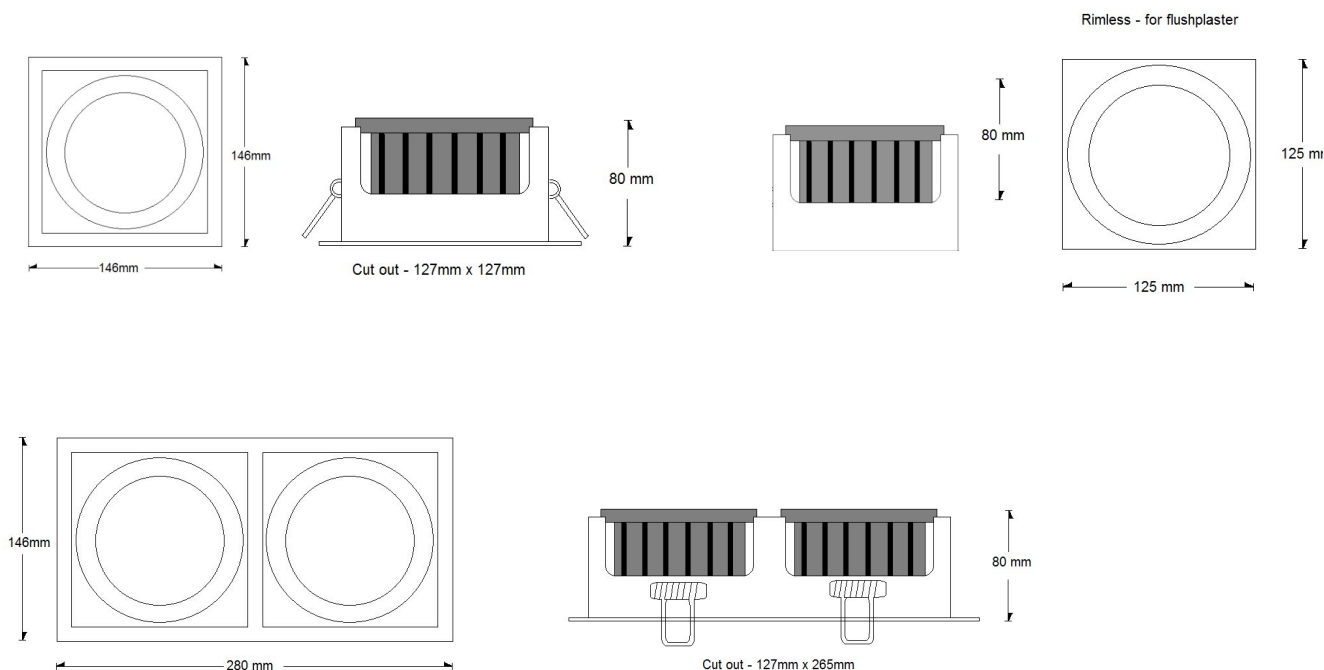

Softlight Tilt square single and duo - (flush plaster option)

Giantlight

EFFECT LIGHTING

Spring mounted with a trim ring
In single or double.

Flush plaster option in
single or double

Giantlight (PTY) LTD

Tel: +27 11 704 1450 / +27 82 451 5506

169 Bush Telegraph Rd, Northlands Business Park North Riding Gauteng South Africa

www.giantlight.co.za email: otto@giantlight.co.za; wolfgang@giantlight.co.za

SOFTLIGHT tilt square downlights		
	Softlight tilt single – either flush palster or with trim	Softlight tilt double– either flush palster or with trim
Trim construction	Mild steel powder coated – for outer trim - Polycarbonate inner trim with acrylic cover lens	
Reflector 38 degree spread	Metalised polycarb with faceted, non tarnish finish.	
Output characteristics	3000K warm white – 1800 lumens 20W 4000K neutral white – 2200 lumens 20W 5000K Soft white – 2200 lumens 10W	3000K warm white 3600 lumens 40W 4000K neutral white 4400 lumens 40W 5000K soft white 4400 lumens 40W
Supply voltage	230V AC 50 Hz	230V AC 50Hz
IP rating	IP 20	IP 20
Control – not dimmable as standard, but with correct control gear can be controlled via; Triac dimming, 1-10V, DMX as well as DALI		
Note – Lumens are measured at source –on the LED PCB – not exiting the luminaire. Please refer to IES file for efficiencies.		