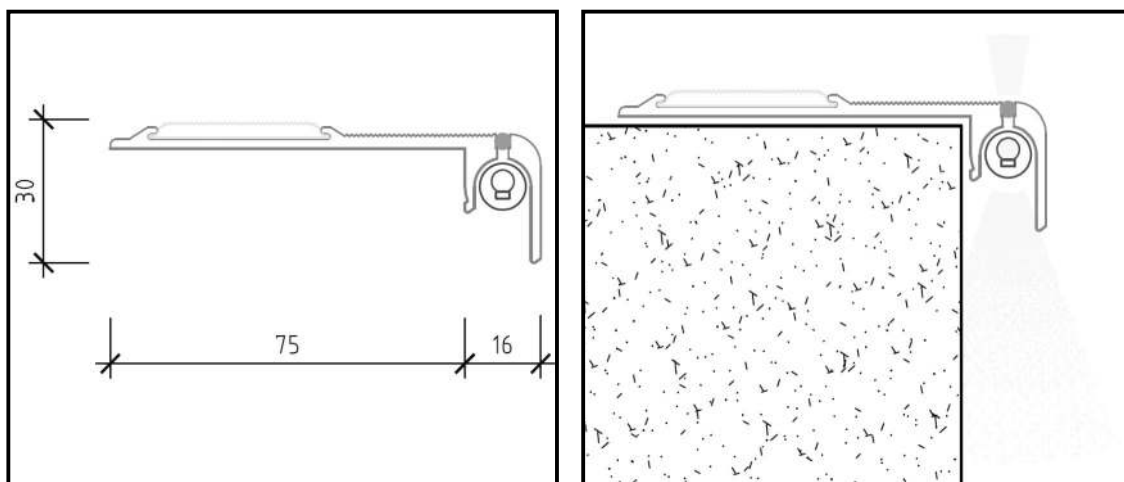

FACT FILE

Body construction	Anodised aluminium extrusion with plastic anti skid insert
Lamp type	10mm diameter LED Ropelight
Lumen per m	30 lumen - warm white 3000K
Supply voltage	12V DC
Wattage	4W per linear m
IP rating	56
LED colours	Neutral white -4500K, Warm white 3000K, Amber, red, green, blue
Installation data	Available