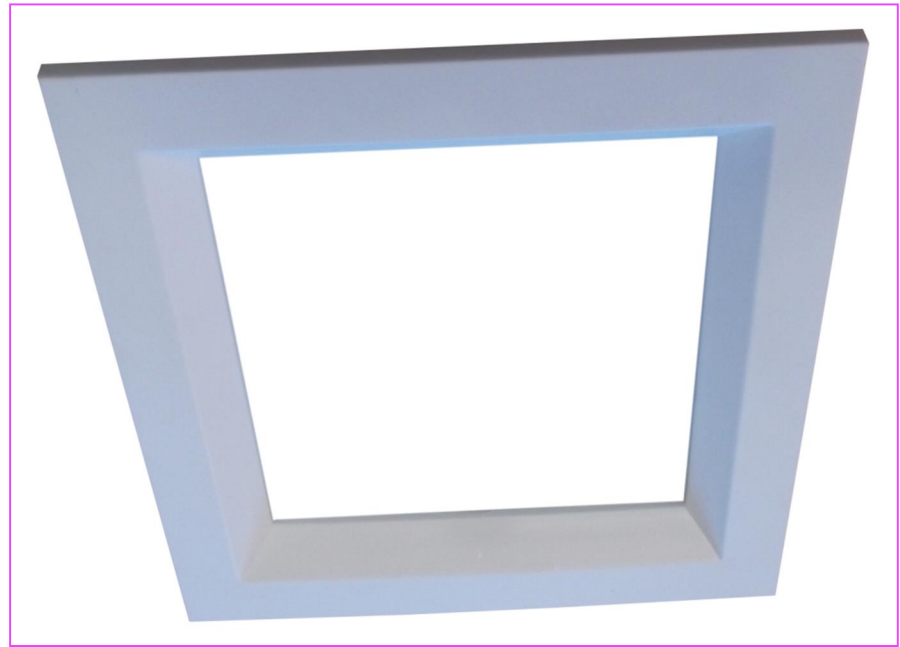

Ecolight Square LED
recessed downlight family

FACT FILE:

	7W	17W	24W
Body Construction	Aluminium powder coated		
Lens type	Opal Acrylic		
Lumen options/Watts	910 lumens Lumens measured on PCB	2210 lumens Lumens measured on PCB	3120 lumens Lumens measured on PCB
Supply V	230V AC 50HZ	230V AC 50HZ	230V AC 50HZ
IP Rating	IP44	IP44	IP44
Data	IES Files – Yes	IES Files – Yes	IIES files - Yes
Trim size	100 x 100 mm	170 x 140 mm	220 x 220 mm
Cut out	75 x 75 mm	155 x 155 mm	200 x 200 mm
Power factor	Better than 0,95		
Dimmable?	Standard – no but with correct gear – then; Dali – Yes 1-10V – Yes DMX – Yes Triac -Yes	Standard – no but with correct gear – then; Dali – Yes 1-10V – Yes DMX – Yes Triac -Yes	Standard – no but with correct gear – then; Dali – Yes 1-10V – Yes DMX – Yes Triac -Yes