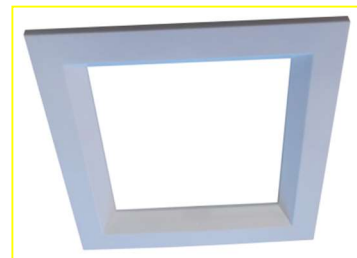

Ecolight Square LED
recessed downlight family

FACT FILE:

	7W	17W	24W
Body Construction	Aluminium powder coated		
Lens type	Opal Acrylic		
Lumen options/Watts	910 lumens Lumens measured on PCB	2210 lumens Lumens measured on PCB	3120 lumens Lumens measured on PCB
Supply V	230V AC 50HZ	230V AC 50HZ	230V AC 50HZ
IP Rating	IP44	IP44	IP44
Data	IES Files – Yes	IES Files – Yes	IIES files - Yes
Trim size	100 x 100 mm	170 x 140 mm	220 x 220 mm
Cut out	75 x 75 mm	155 x 155 mm	200 x 200 mm
Power factor	Better than 0,95		
Dimmable?	Standard – no but with correct gear – then; Dali – Yes 1-10V – Yes DMX – Yes Triac -Yes	Standard – no but with correct gear – then; Dali – Yes 1-10V – Yes DMX – Yes Triac -Yes	Standard – no but with correct gear – then; Dali – Yes 1-10V – Yes DMX – Yes Triac -Yes