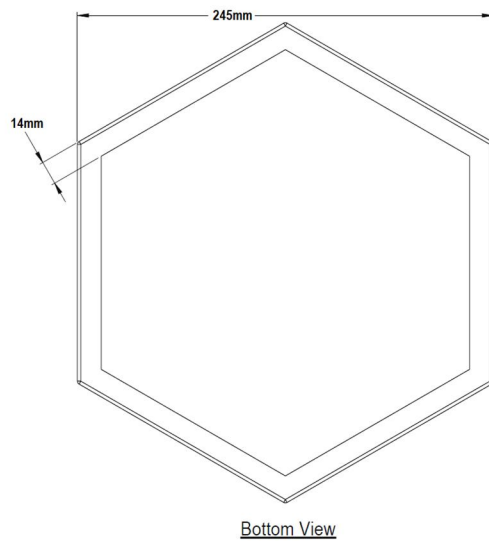

### Single cell dimensions

	6W	15W
Body Construction	Mild Steel – Powder coated	
Installation type	Can be surface mounted or suspended	
Lumens	770	1920
CCT available	3000K, 4000K and 5000K	
CRI	Min 80	
Supply Voltage	230V AC 50HZ	
IP Rating	IP 20	
Control Gear	Integral	
Installation Data	IES Files – Yes	
Dimmable?	Standard – no but with correct gear – then; Dali – Yes 1-10V – Yes DMX – Yes	