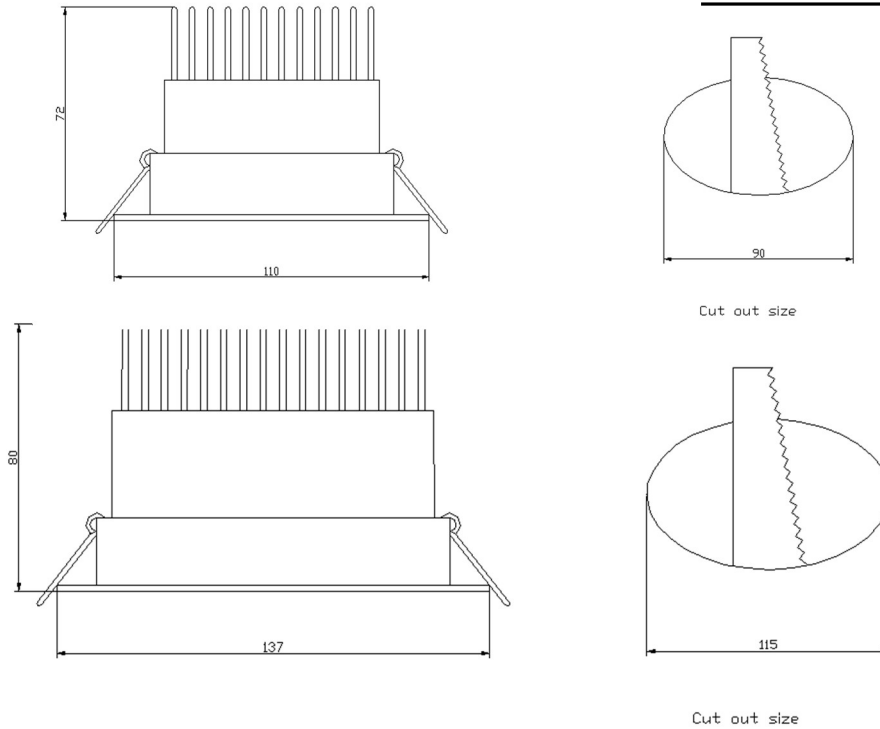

Softlight Tilt Downlight V2

THIS DOWNLIGHTER PROVIDES A SOFT WARM LIGHT IDEALLY SUITED TO THE HOSPITALITY ENVIRONMENT.

FACT FILE:

SOFTLITE tilt downlights		
	10W	20W
Trim construction	Polycarbonate with acrylic cover lens	Polycarbonate with acrylic cover lens
Reflector 38 degree spread	Metalized polycarbonate with faceted, non tarnish finish.	
Output characteristics	3000K warm white – 1200 lumens 10W (at source) 5000K Soft white – 1300 lumens 10W (at source)	3000K warm white 2400 lumens 20W (at source) 5000K soft white 2600 lumens 20W (at source)
Supply voltage	230V AC	
Power Factor	Better than 0,95	
IP rating	IP 20	
Controls	Standard - no control, on or off I-10V control available DMX control available DALI control available KNX control available	

Lumen values are as measured at source - on the PCB - not exiting light fitting.
 Due to the fast pace of development - values are subject to change at any time
 and without notice.