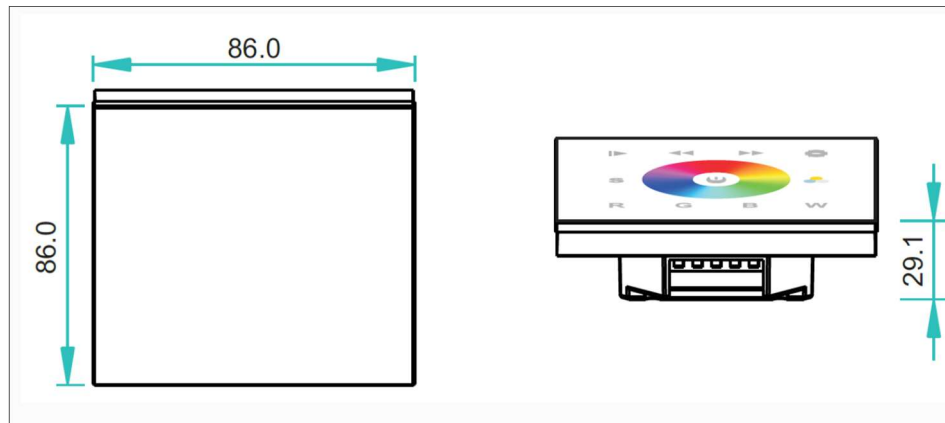

# DMX Wall station - basic

Body construction	Glass – plastic – fits British 3x3 wall box
Ports	DMX – screw ports for DMX and PSU
Power supply	Requires a 12V DC power supply
Features	<ul style="list-style-type: none"> <li>I zone</li> <li>Colour selection</li> <li>Colour mixing</li> <li>Colour scrolling - random</li> </ul>
IP rating	IP20