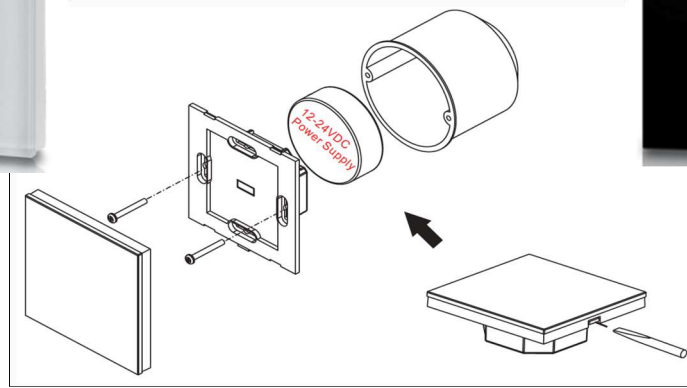

# DMX Wall station - basic

Body construction	Glass – plastic – fits British 3x3 wall box
Ports	DMX – screw ports for DMX and PSU
Power supply	Requires a 12V DC power supply
Features	<ul style="list-style-type: none"> <li>I zone</li> <li>Colour selection</li> <li>Colour mixing</li> <li>Colour scrolling - random</li> </ul>
IP rating	IP20