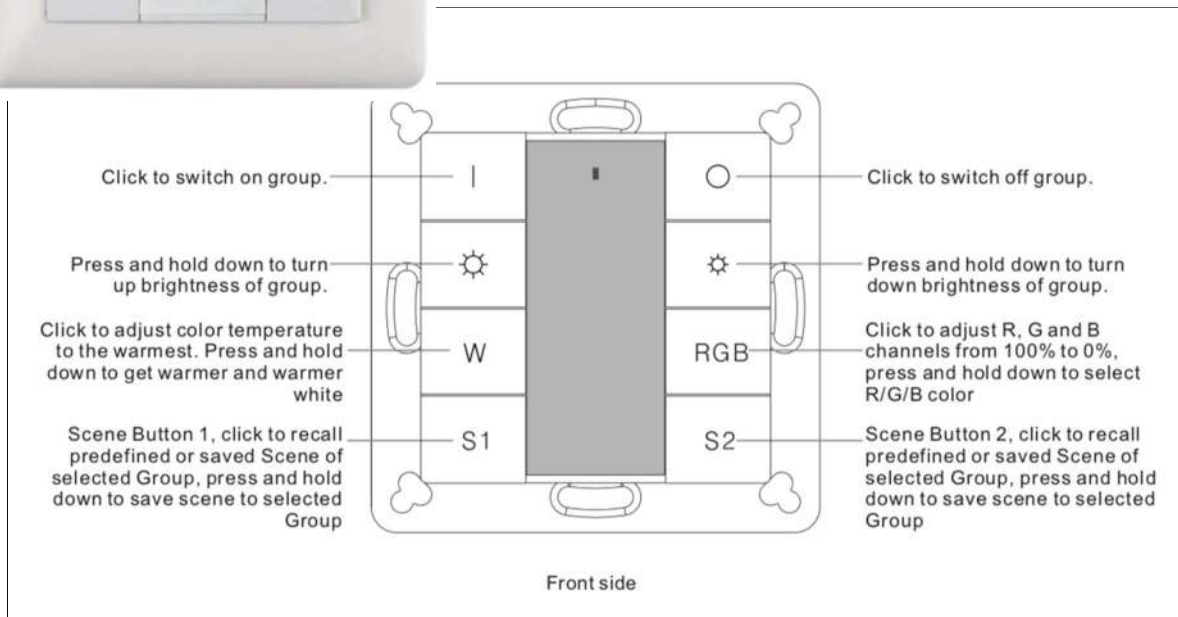

# RGBW DALI Wall Station

Body construction	ABS – to fit British 3x3 wall box
Ports	Screw terminals
Power supply	Requires DALI bus power supply
Features	Refer to diagram above. Recalls last instruction.
IP rating	IP20
Programming data	Available.