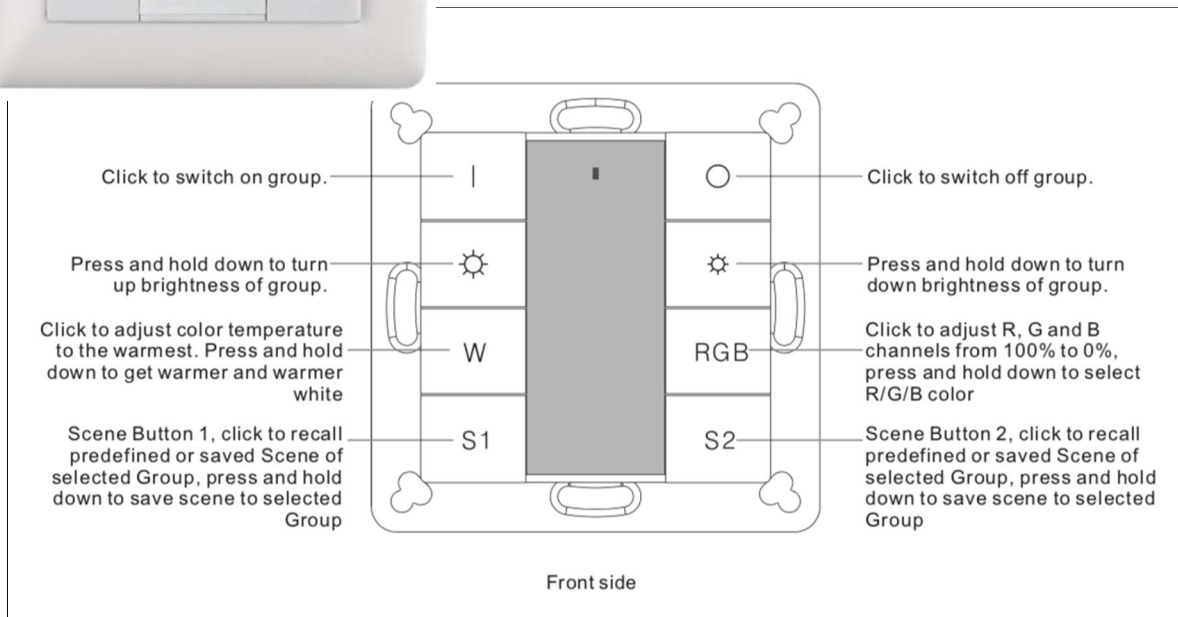

RGBW DALI Wall Station

Body construction	ABS – to fit British 3x3 wall box
Ports	Screw terminals
Power supply	Requires DALI bus power supply
Features	Refer to diagram above. Recalls last instruction.
IP rating	IP20
Programming data	Available.