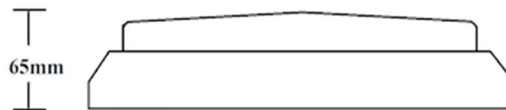

Square Decorative Bulhead

FACT FILE:

Top View

Side View

	Fact File
Body construction	reinforced ABS
Cover glass	UV stable Acrylic
Lamp type	LG or Seoul
Lumen	2700 lumens in 5000K 2484 lumens in 3000K
Supply voltage	230V AC 50hz
Wattage s	16W
Power factor	Better than 0.95
IP rating	IP 65

Lumen values are as measured at source - on the PCB - not exiting light fitting.
Due to the fast pace of development - values are subject to change at any time
and without notice.