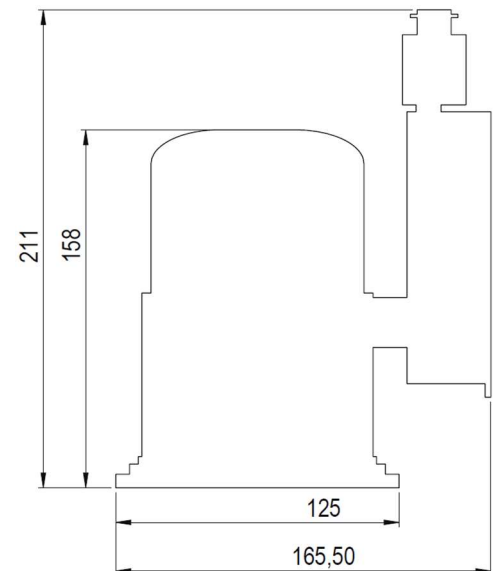

## FACT FILE

Track

10W

15W

35W

	10W	15W	35W
LED type	Seoul Semiconductor	Seoul Semiconductor	Bridgelux
Luminous Flux	1100	1650	3850
CRI	80		
Supply voltage	230 VAC		
IP rating	IP20		
LED colours	3000k, 4000k, 5000k		
Installation data	Available		
Dimmable	Yes with correct gear		

Lumen values are as measured at source - on the PCB - not exiting light fitting.  
Values are subject to change at any time and without notice.