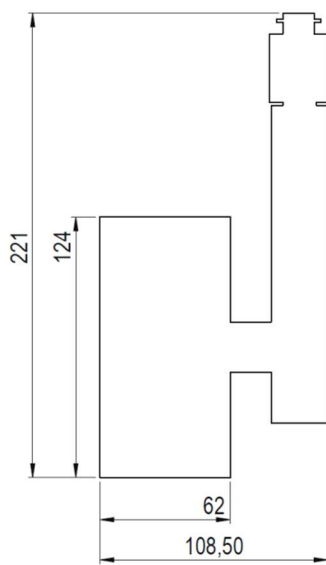

## FACT FILE

Track

10W

15W

35W

	10W	15W	35W
LED type	Seoul Semiconductor	Seoul Semiconductor	Bridgelux
Luminous Flux	1100	1650	3850
CRI	80		
Supply voltage	230 VAC		
IP rating	IP20		
LED colours	3000k, 4000k, 5000k		
Installation data	Available		
Dimmable	Yes with correct gear		