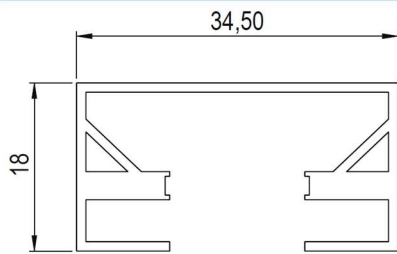

## FACT FILE

Track

10W

15W

35W

	10W	15W	35W
LED type	Seoul Semiconductor	Seoul Semiconductor	Bridgelux
Luminous Flux	1100	1650	3850
CRI	80		
Supply voltage	230 VAC		
IP rating	IP20		
LED colours	3000k, 4000k, 5000k		
Installation data	Available		
Dimmable	Yes with correct gear		