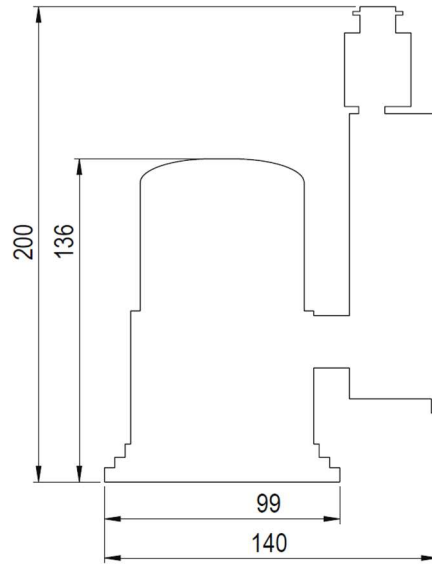

## FACT FILE

Track

10W

15W

35W

	10W	15W	35W
LED type	Seoul Semiconductor	Seoul Semiconductor	Bridgelux
Luminous Flux	1100	1650	3850
CRI	80		
Supply voltage	230 VAC		
IP rating	IP20		
LED colours	3000k, 4000k, 5000k		
Installation data	Available		
Dimmable	Yes with correct gear		