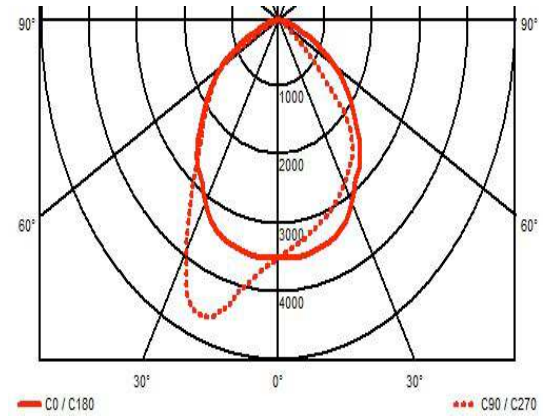

FACT FILE

Fact File	
Body construction	Die cast LM6 aluminium - powder coated
Front glass cover	4mm heat tempered safety glass.
LED type	Luminus or Lumileds
Lighting performance	132W producing 19272 lumens at source. 4000K or 5000K 80CRI minimum If 3000K is required – reduce outputs by 8%
Supply voltage	230V AC
IP rating	IP 65
Installation data	Available

Lumen values are as measured at source - on the PCB - not exiting light fitting.
Values are subject to change at any time and without notice.