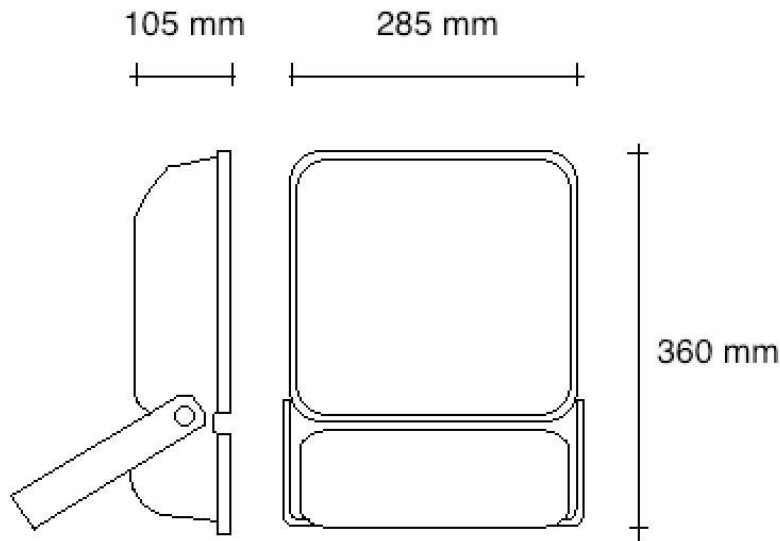

FACT FILE

Fact File	
Body construction	Die cast LM6 aluminium - powder coated
Front glass cover	4mm heat tempered safety glass.
LED type	Luminus or Lumileds
Lighting performance	132W producing 19272 lumens at source. 4000K or 5000K 80CRI minimum If 3000K is required – reduce outputs by 8%
Supply voltage	230V AC
IP rating	IP 65
Installation data	Available