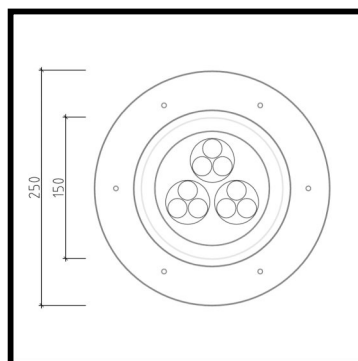

FACT FILE

	Single Colour	RGB
Body construction	Die cast Aluminium (LM6) or ABS (Plastic)	Die cast Aluminium (LM6) or ABS (Plastic)
Cover plate	Stainless steel 316 with 8mm toughened glass	Stainless steel 316 with 8mm toughened glass
Lamp type	Luxeon, LG or seoul in warm white 3000K, neutral white 5000K, amber, blue, green or red.	RGB High power Luxeon
Light output data	Refer MR 16 LED data sheets or refer softlight plus output data	
Supply voltage	Either 230V AC or 12V AC (Thermal protection @ 90 deg C.)	Appropriate colour control system. (Thermal protection @ 90 deg C.)
Wattage / Amps	11W or 21W	11W
IP rating	Double IP 68	Double IP 68
Installation data	Available	Available
This product can be driven over once installed.		