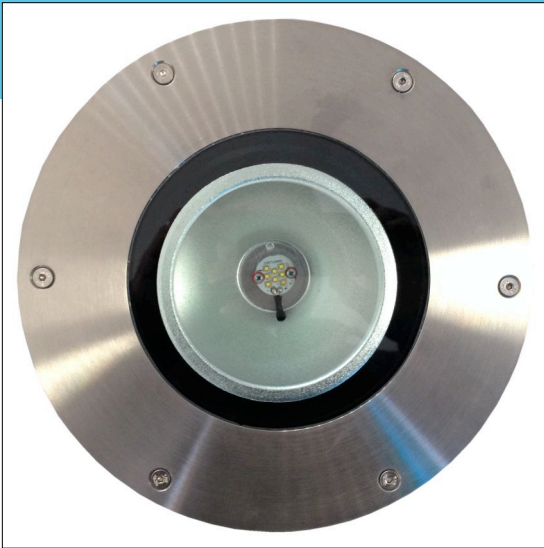

Large In-Group Up Light

Giantlight

EFFECT LIGHTING

Giantlight (PTY) LTD

Tel: +27 11 704 1450 / +27 82 451 5506

169 Bush Telegraph Rd, Northlands Business Park North Riding Gauteng South Africa

www.giantlight.co.za email: otto@giantlight.co.za; wolfgang@giantlight.co.za