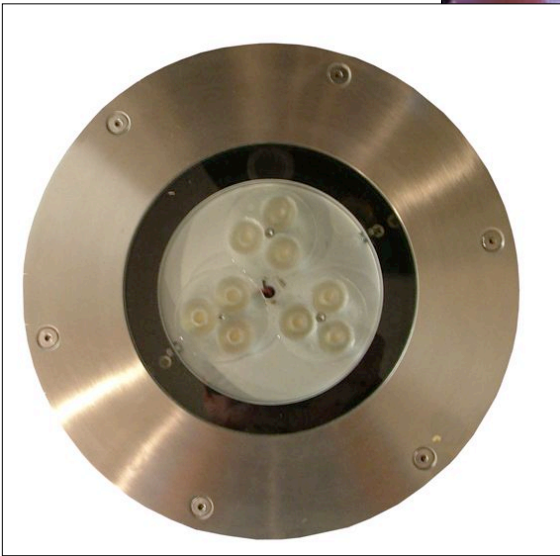

Large In-Group Up Light

Giantlight

EFFECT LIGHTING

Giantlight (PTY) LTD

Tel: +27 11 704 1450 / +27 82 451 5506

169 Bush Telegraph Rd, Northlands Business Park North Riding Gauteng South Africa

www.giantlight.co.za email: otto@giantlight.co.za; wolfgang@giantlight.co.za