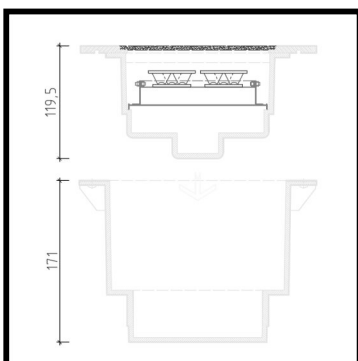

FACT FILE

	Single Colour	RGB
Body construction	Die cast Aluminium (LM6) or ABS (Plastic)	Die cast Aluminium (LM6) or ABS (Plastic)
Cover plate	Stainless steel 316 with 8mm toughened glass	Stainless steel 316 with 8mm toughened glass
Lamp type	Luxeon, LG or seoul in warm white 3000K, neutral white 5000K, amber, blue, green or red.	RGB High power Luxeon
Light output data	Refer MR 16 LED data sheets or refer softlight plus output data	
Supply voltage	Either 230V AC or 12V AC (Thermal protection @ 90 deg C.)	Appropriate colour control system. (Thermal protection @ 90 deg C.)
Wattage / Amps	11W or 21W	11W
IP rating	Double IP 68	Double IP 68
Installation data	Available	Available
This product can be driven over once installed.		

Lumen values are as measured at source - on the PCB - not exiting light fitting.
Values are subject to change at any time and without notice.

Giantlight (PTY) LTD
Tel: +27 11 704 1450 / +27 82 451 5506
169 Bush Telegraph Rd, Northlands Business Park North Riding Gauteng South Africa
www.giantlight.co.za email: otto@giantlight.co.za; wolfgang@giantlight.co.za