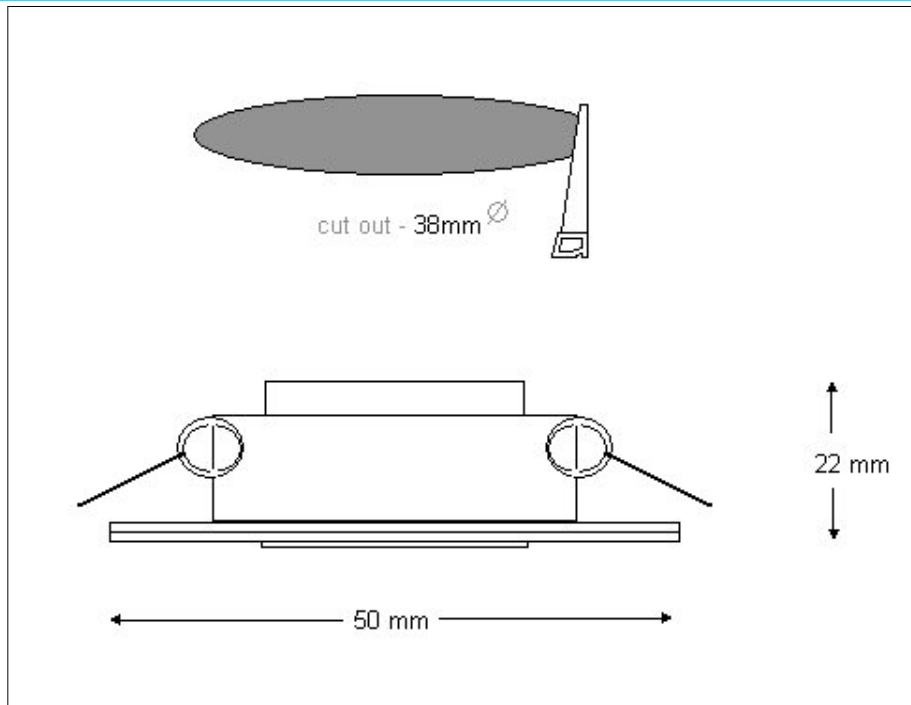

THIS DOWNLIGHTER PROVIDES A SOFT WARM LIGHT
IDEALLY SUITED TO THE HOSPITALITY ENVIRONMENT.

FACT FILE

MIDNITESUN LED SOFTLIGHT	
Trim construction	Machined aluminium powder coated - to any colour on a powder coat chart. Can also be brass or chrome plated.
Mounting	38 mm cut out - springs to locate into ceiling cut out. Also suitable for use in concrete slabs with appropriate void former.
Output characteristics	Warm White 3000K CRI - 82 Or Soft White 4500K CRI - 70 Alternatively red,green,blue or amber
Supply voltage	Power supply converter required - this downlighter needs to operate off 350ma or 700mA with an electronic converter/driver. This downlight cannot operate off 230V AC without a converter.
Wattage	1,2w off 350mA or 3W off 700mA
IP rating	IP 20
This product is rated for use in areas that do not exceed 45 degrees C - under correct conditions we offer a three year warranty on all parts including the LED source.	

Lumen values are as measured at source - on the PCB - not exiting light fitting.
Values are subject to change at any time and without notice.

Giantlight (PTY) LTD
Tel: +27 11 704 1450 / +27 82 451 5506
169 Bush Telegraph Rd, Northlands Business Park North Riding Gauteng South Africa
www.giantlight.co.za email: otto@giantlight.co.za; wolfgang@giantlight.co.za