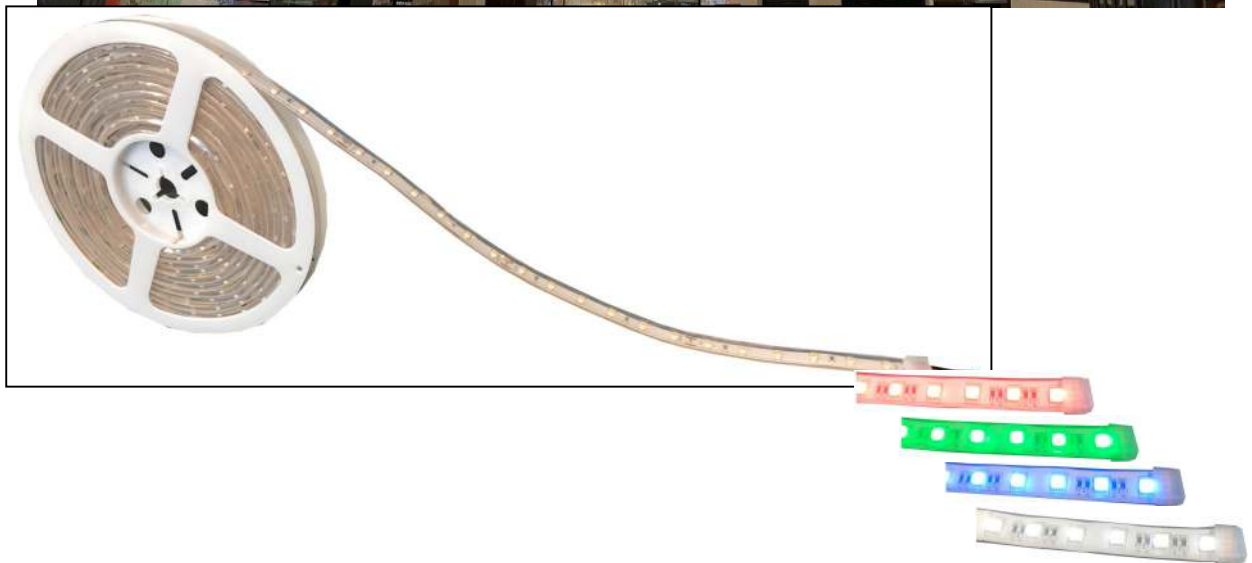

IP 65 LED Ribbon

Giantlight

EFFECT LIGHTING

Giantlight (PTY) LTD

Tel: +27 11 704 1450 / +27 82 451 5506

169 Bush Telegraph Rd, Northlands Business Park North Riding Gauteng South Africa

www.giantlight.co.za email: otto@giantlight.co.za; wolfgang@giantlight.co.za