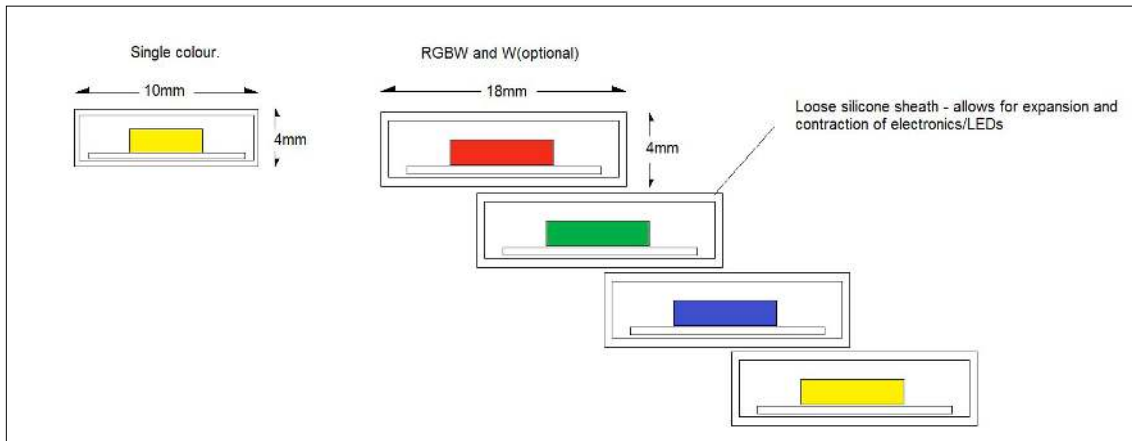

	<b>Single colour</b>	<b>RGBWW Colour Mixing</b>
LED type	2835 SMD LED 60 LEDs per m	5050 SMD LED 30 LEDs per m 60 LEDs per m
Lumen per m	Neutral white- 700lumen Warm white - 500 lumen	Red –NA Green –NA Blue –NA 3000K -830lumens 4000/5000K 830lumens
Supply voltage	24V DC	Appropriate colour control system
Wattage	5W per m	15W per m –if all 4 colours are ramped to full output
IP rating	IP 65 Joints need to be made by qualified staff otherwise IP rating is nullified.	IP 65 Joints need to be made by qualified staff otherwise IP rating is nullified.
LED colours	Neutral white -4500K, Warm white 3000K, Amber, red, green, blue	RGBW Option of a second white as well So 5 channels would be required Then becomes a 17W per m item
Installation data	Available	Available
Dimmable	Yes with correct gear	Yes with correct gear.