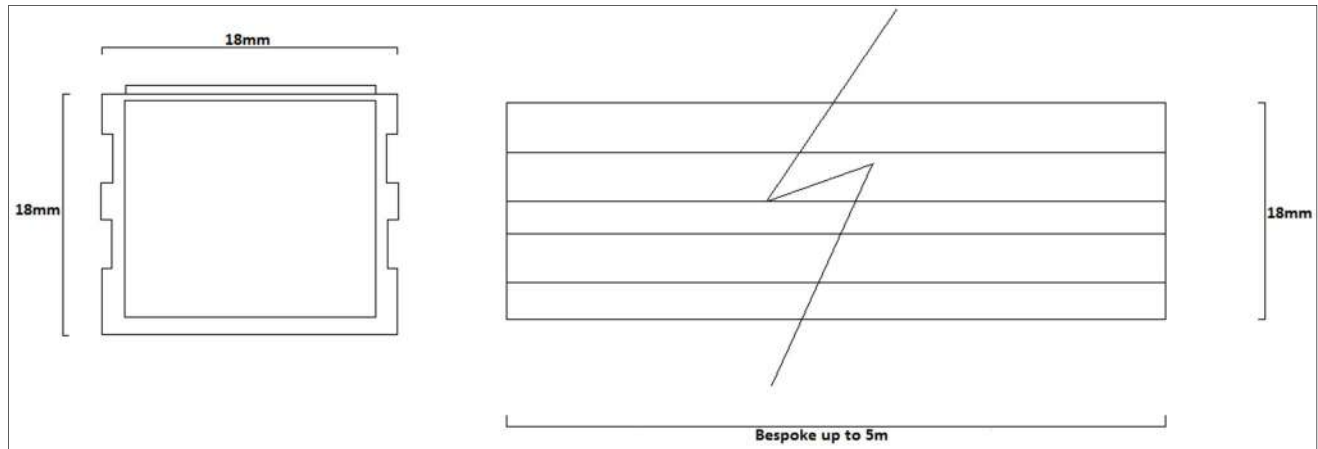

## FACT FILE

	Single colour	RGB Colour Mixing
Body construction	Aluminium powder coated Or anodised	Aluminium powder coated Or anodised
Cover lens -optional	Acrylic - satin	Acrylic - satin
Lamp type	Nichia SMD LED	Nichia SMD LED
Lumen per m	Neutral white- 600lumen Warm white - 400 lumen	
Supply voltage	24V DC	Appropriate colour control system
Wattage	5W per m	7.5W per m
Dimmable	Yes but requires correct control gear.	
IP rating	With lens and silicone sleeve IP 56	With lens and silicone sleeve IP 56
LED colours	Neutral white -4500K, Warm white 3000K, Amber, red, green, blue	RGB
Installation data	Available	Available

Lumen values are as measured at source - on the PCB - not exiting light fitting.  
Values are subject to change at any time and without notice.